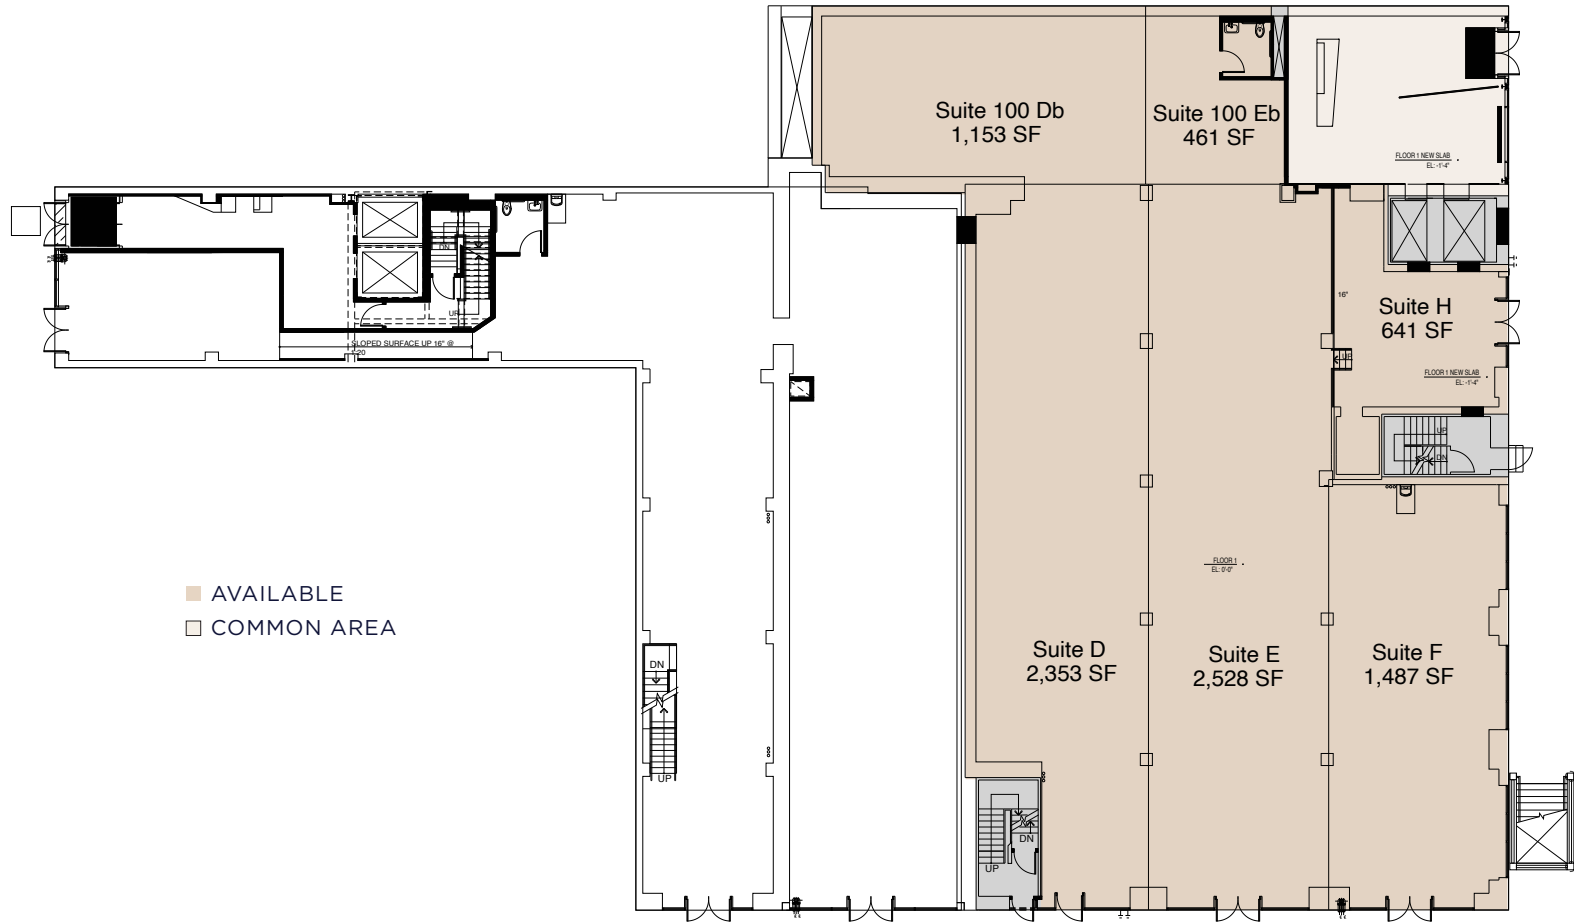

T H E H I V E

HIVE 43 : 300 WEST 43RD STREET | RETAIL : 1ST FLOOR: 8,624 RSF

T H E H I V E

HIVE 43 : 300 WEST 43RD STREET | RETAIL : CELLAR: 5,428 RSF