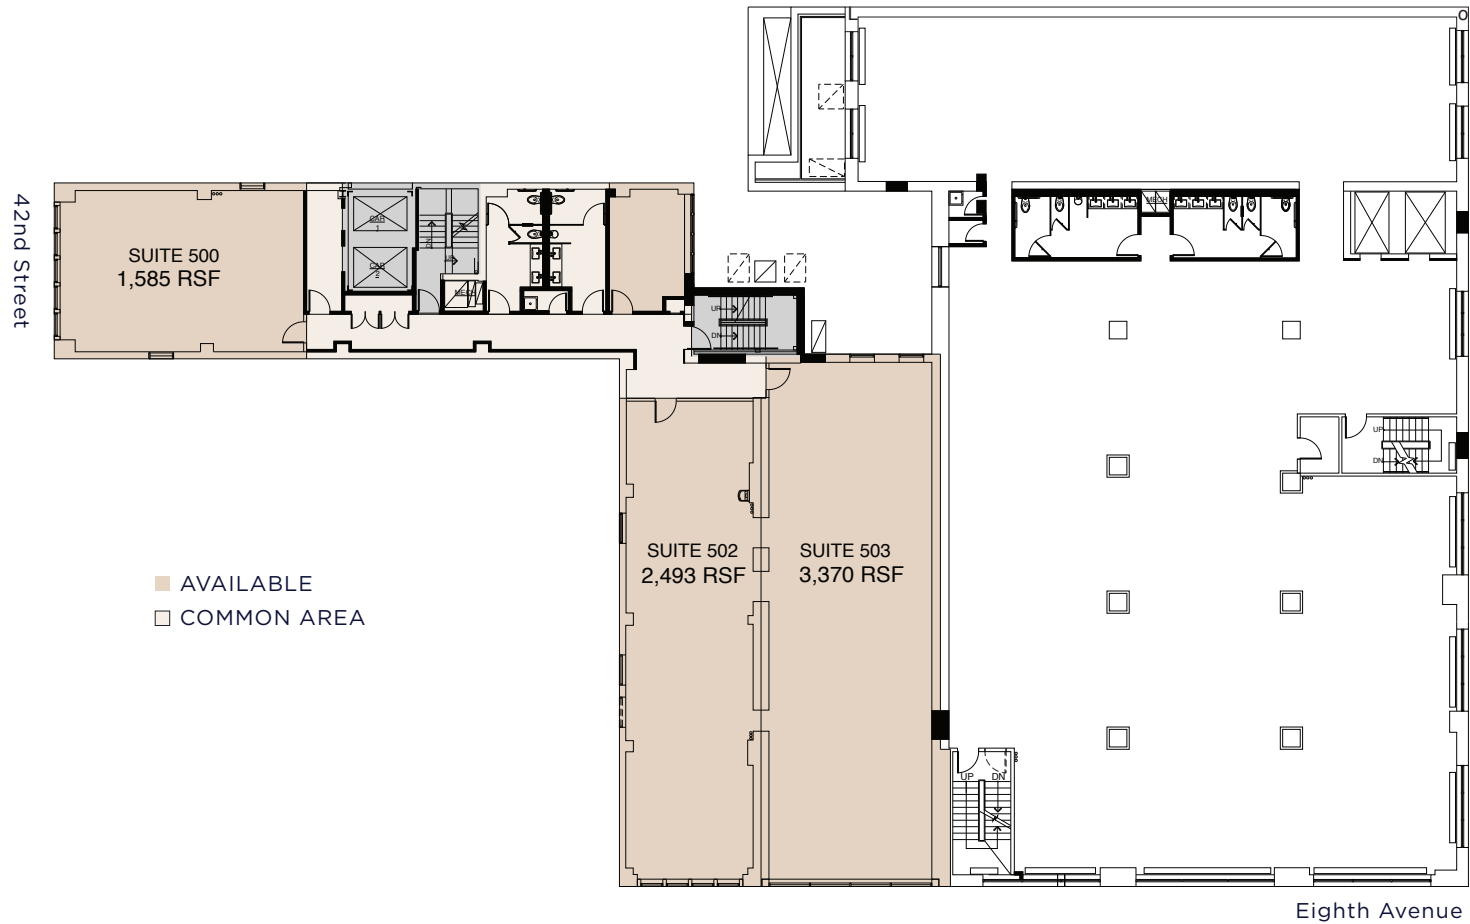

T H E H I V E

HIVE 42 : 303 WEST 42<sup>ND</sup> STREET | 5TH FLOOR : 7,448 TOTAL RSF

ROBERT C. GALLUCCI  
212.716.3621  
Robert.Gallucci@colliers.com

TIFFANY BENTON  
212.716.3578  
Tiffany.Benton@colliers.com